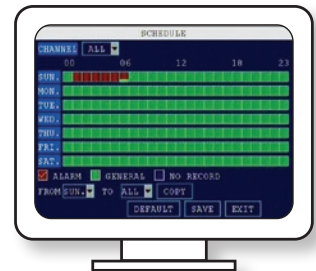

Watch video images via monitor, computer or mobile phone

The digital video recorder shows live images on the connected VGA monitor. Connect the camera surveillance system with the Internet and access your recorded images anywhere in the world. You can also receive the images of your surveillance camera on your mobile phone.

Record images on the digital video recorder

Record video images when motion is detected

Preset a time schedule for your digital video recorder

Monitor your belongings with camera and security recorder!

EM6005