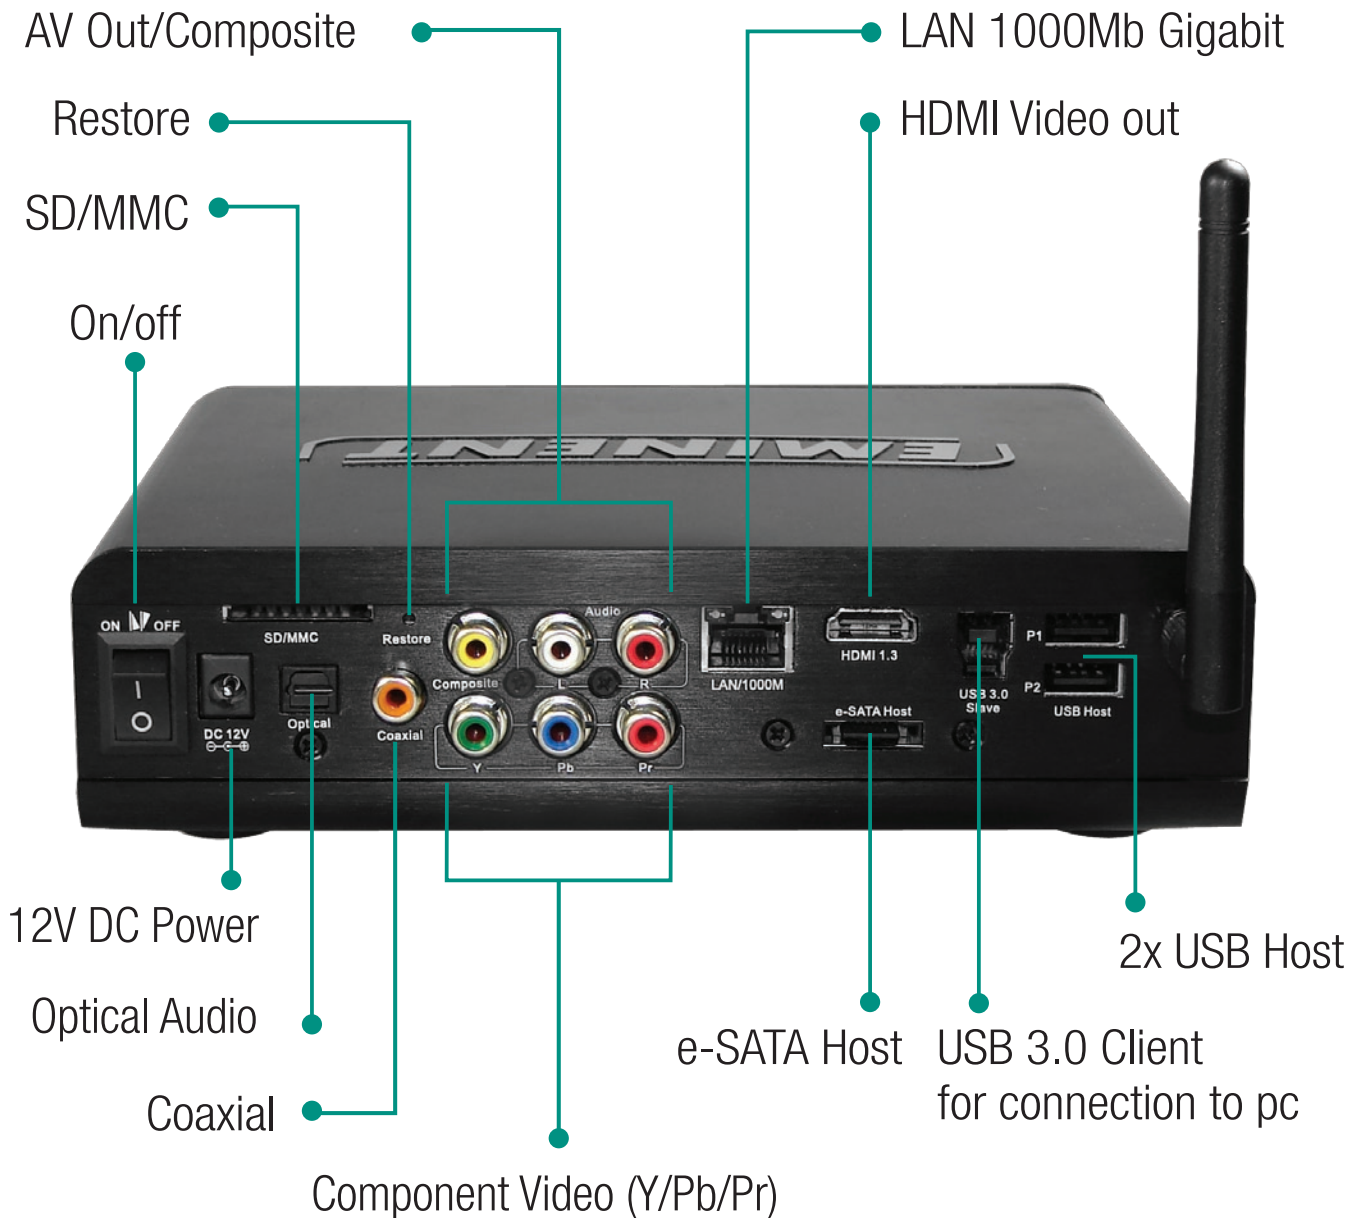

Limited Edition hdMEDIA RT³ - HD media player