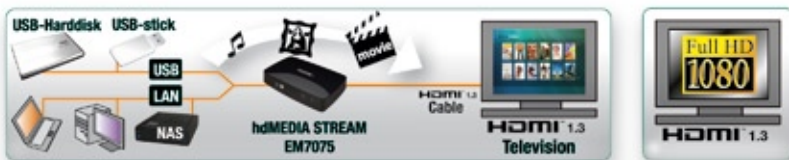

hdMEDIA STREAM

Play your media on your television in full HD

- Stand alone HDMI USB and Network media player
- Connect to a television to enjoy your movies, pictures, mp3 and more
- Play video formats like MKV, VC-1 & H.264 on a Full HD 1080P television or any other television
- Stream music or video from your network
- One USB host port for connecting your USB memory stick or external USB harddisk
- Supports external USB harddisk up to 1.5 Terrabyte
- Optical output for Dolby AC3 and DTS
- Easy installation
- 5-Year warranty
- Accessible helpdesk
- Multilingual user manual

Advanced Sigma Designs 8655 next-generation digital media processor for optimal video performance

Package includes

Power adapter 12V

HDMI 1.3 cable

CVBS cables

Optical (TOSLINK) cables

Remote control

The Eminent EM7075 hdMEDIA STREAM is the ideal companion for your Full HD Television. This all-round media player turns your living room into a movie theatre. Watching your HD movies is fun and easy, because the hdMEDIA STREAM is a very user-friendly device. Invite your friends and enjoy all your movies in Full HD quality!

The easiest way to play your media on TV in Full HD

Setting up the EM7075 hdMEDIA STREAM is extremely simple. Just connect it to your television using the included HDMI cable, and plug in your USB Storage device. Thanks to the high-speed USB 2.0 port, the EM7075 hdMEDIA STREAM allows unlimited access to your library of media files. Simply connect a USB stick or hard drive and display your media files on your television. The EM7075 hdMEDIA STREAM also supports a broad range of mass-storage devices like digital cameras, camcorders, and portable music players, allowing you to directly connect and view the media stored on them.