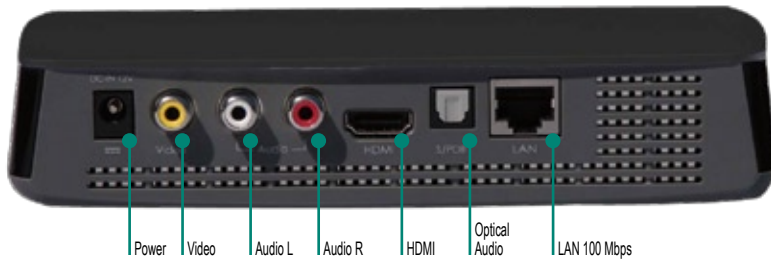

hdMEDIA STREAM

Play your media on your television in full HD

- Stand alone HDMI USB and Network media player
- Connect to a television to enjoy your movies, pictures, mp3 and more
- Play video formats like MKV, VC-1 & H.264 on a Full HD 1080P television or any other television
- Stream music or video from your network
- One USB host port for connecting your USB memory stick or external USB harddisk
- Supports external USB harddisk up to 1.5 Terrabyte
- Optical output for Dolby AC3 and DTS
- Easy installation
- 5-Year warranty
- Accessible helpdesk
- Multilingual user manual

Advanced Sigma Designs 8655 next-generation digital media processor for optimal video performance

Package includes

Power adapter 12V

HDMI 1.3 cable

CVBS cables

Optical (TOSLINK) cables

Remote control

The Eminent EM7075 hdMEDIA STREAM is the ideal companion for your Full HD Television. This all-round media player turns your living room into a movie theatre. Watching your HD movies is fun and easy, because the hdMEDIA STREAM is a very user-friendly device. Invite your friends and enjoy all your movies in Full HD quality!

The easiest way to play your media on TV in Full HD

Setting up the EM7075 hdMEDIA STREAM is extremely simple. Just connect it to your television using the included HDMI cable, and plug in your USB Storage device. Thanks to the high-speed USB 2.0 port, the EM7075 hdMEDIA STREAM allows unlimited access to your library of media files. Simply connect a USB stick or hard drive and display your media files on your television. The EM7075 hdMEDIA STREAM also supports a broad range of mass-storage devices like digital cameras, camcorders, and portable music players, allowing you to directly connect and view the media stored on them.